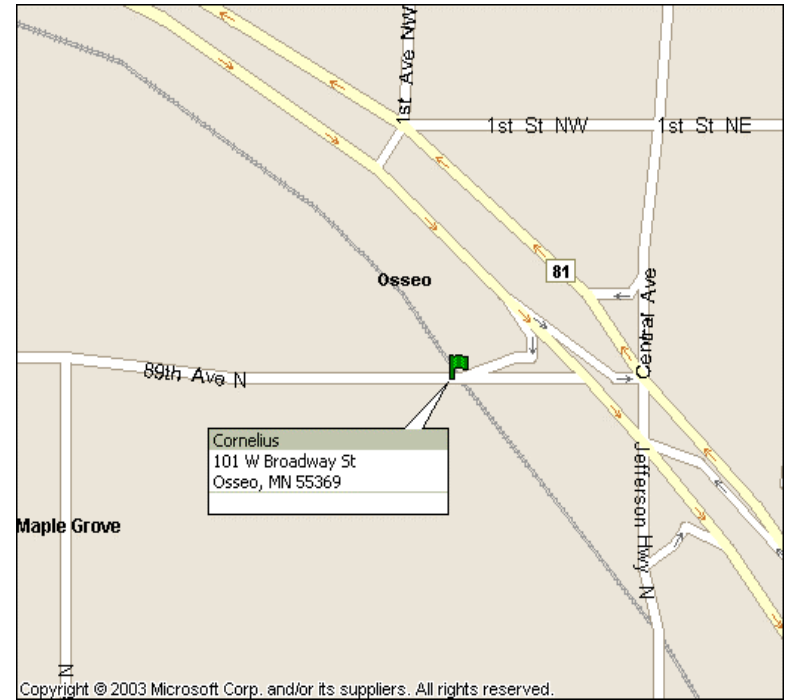

### Directions

From the North take Hwy 169 south to Co road 81 north past the Cornelius office to 1<sup>st</sup> Ave NW turn left heading back east to the 89<sup>th</sup> exit.

From the South take Hwy 169 north to Co road 81 north past the Cornelius office to 1<sup>st</sup> Ave NW turn left heading back east to the 89<sup>th</sup> exit.

From the East take Hwy 610 west to Hwy 169 south to Co road 81 north past the Cornelius office to 1<sup>st</sup> Ave NW turn left heading back east to the 89<sup>th</sup> exit.

From the West take I94 to Co road 30 east to Co road 81 east to the 89<sup>th</sup> exit.