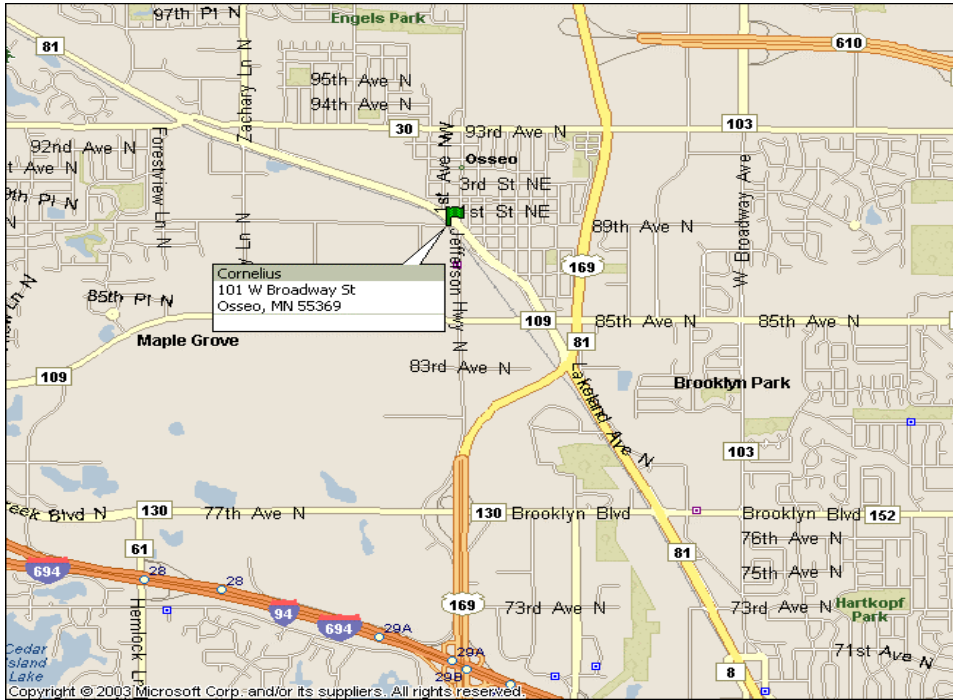

### Directions

From the North take Hwy 169 south to Co road 81 north past the Cornelius office to 1<sup>st</sup> Ave NW turn left heading back east to the 89<sup>th</sup> exit.

From the South take Hwy 169 north to Co road 81 north past the Cornelius office to 1<sup>st</sup> Ave NW turn left heading back east to the 89<sup>th</sup> exit.

From the East take Hwy 610 west to Hwy 169 south to Co road 81 north past the Cornelius office to 1<sup>st</sup> Ave NW turn left heading back east to the 89<sup>th</sup> exit.

From the West take I94 to Co road 30 east to Co road 81 east to the 89<sup>th</sup> exit.