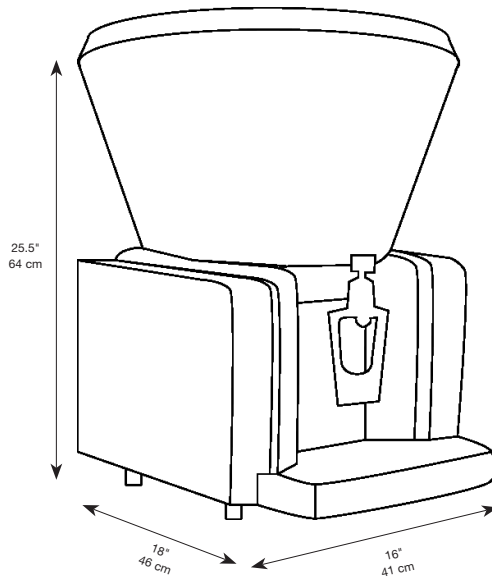

JETSPRAY™ MODEL EJ1

8 GALLON SINGLE-FLAVOR
VISUAL DISPLAY DISPENSER

FEATURES

Large capacity - 8 gal (30 L) capacity

Efficient - Ideal for high-volume, quick service operations

Small footprint - Maximum profit from a minimum space; only 16" (40.5 cm) wide

Merchandising - Self-merchandising visual display creates impulse sales

Accommodating - Available tall cup kit can accommodate large cup size, up to 64 oz

PART NUMBER	DESCRIPTION
EJ1	Cold Beverage Dispenser EJ1, Visual Single Bowl, 8 Gallon Spray Type, 115V / 60Hz
A8652	Cold Beverage Dispenser EJ1, Visual Single Bowl, 8 Gallon Spray Type, 230V / 50Hz

TECHNICAL SPECIFICATIONS

BEVERAGE BOWL & COVER Transparent, virtually unbreakable LEXAN® resin

BOWL DIAMETER 20" (50.8 cm)

CABINETRY White plastic and stainless steel

BEVERAGE CAPACITY 8 gal (30 L)

CUP CLEARANCE 9"

REFRIGERATION JetSpray 1/4 HP hermetically sealed system R134a

NET WEIGHT 58 lb (26 kg)

SHIPPING WEIGHT Bowl 13 lb (6 kg)
Base 59 lb (27 kg)

CARTON VOLUME Bowl 4 cu ft (0.112 cuM)
Base 3.8 cu ft (0.11 cuM)