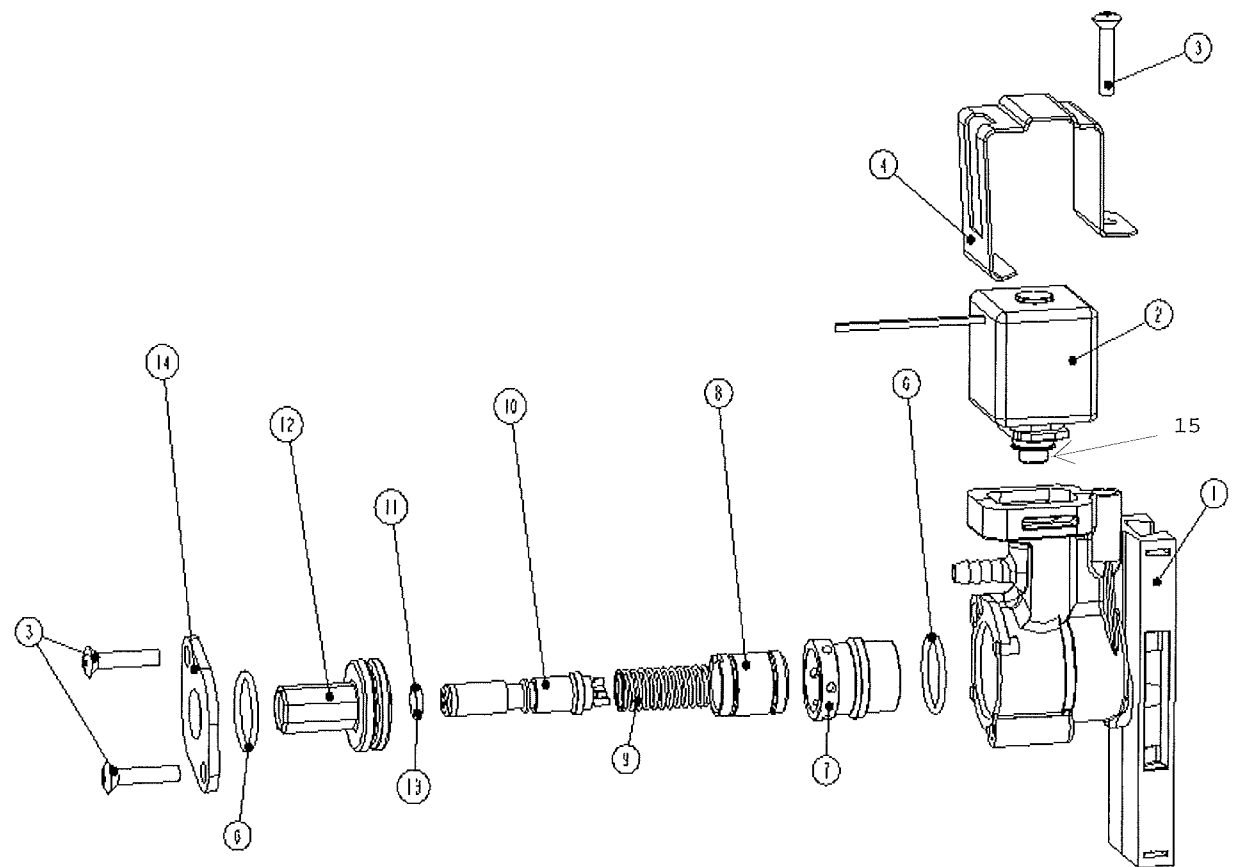

Valve Asy Grappa Syrup  
 3Wire Part #:1041567  
 OEM Part #:620607738

Item	Description	Part Number
1	Body Valve	620715715
2	Solenoid	620058280-01
3	Screws	560001108
6	O-Ring	317816000
7	Sleeve	1934
8	Piston	560006005
9	Spring	560006176
10	Screw Adjust Flow Control	560003256
12	Housing Top Flo Control	1909
13	O-Ring	150309000
14	Retainer	620046317
15	Seat Armature Syrup	620711132

Valve Asy Grappa Water  
 3Wire Part #:1041568  
 OEM Part #:620607737

Item	Description	Part Number
1	Valve Body not available seperately	620715729
2	Solenoid	620058279-01
3	Screw	560001108
4	Clip Retainer Solenoid	620709632
6	O-Ring	317816000
7	Sleeve	1934
8	Piston	560006006
9	Spring	560006176
10	Screw Adjust Flow	560003256
11/13	O-Ring	150309000
14	Retainer Flow Control	620046317
15	Seat Armature Water	620711131

## Syrup Valve High Yield

Item	Description	Part Number
1	Body Valve	620015715
2	Solenoid	620058280-01
3	Screws	560001108
6	O-Ring (2 ea)	317816000
7	Sleeve	4386
8	Piston	2635
9	Spring Flow Control	1940
10	Screw Adjust flow Control	560003256
12	Housing Top Flow Control	1909
13	O-Ring Screw	150909000
14	Retainer	620046317
15	Seat Armature Syrup	620711132