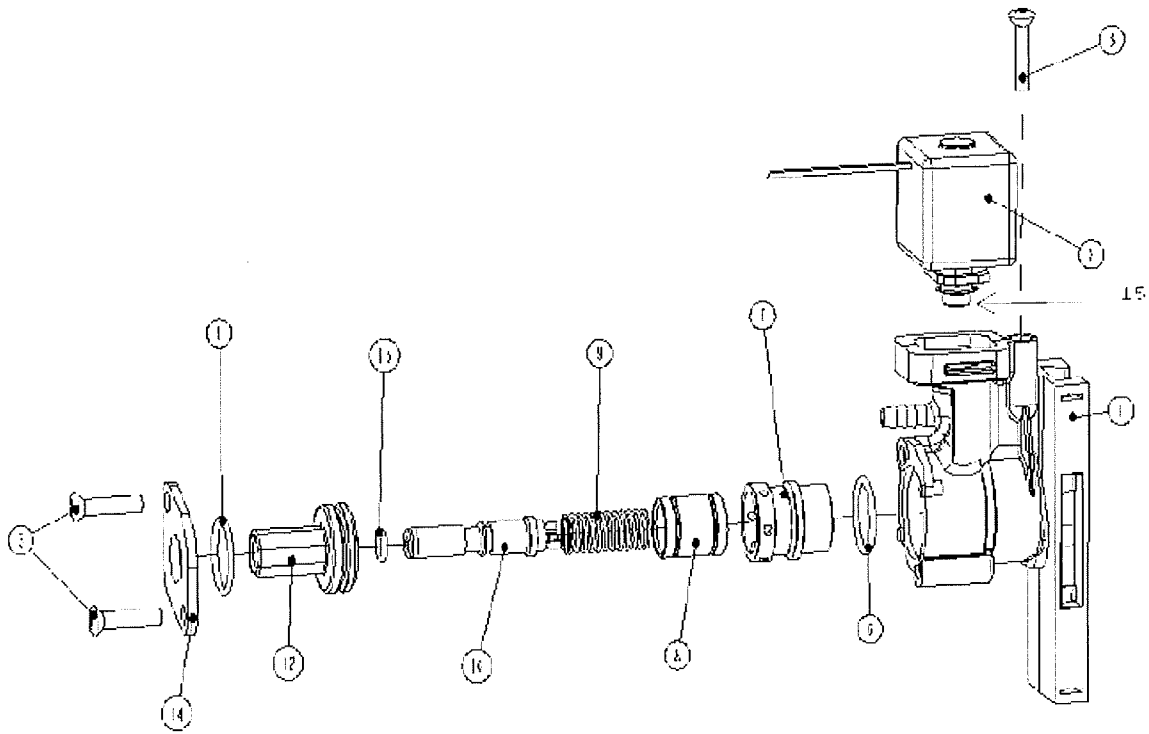

Valve Asy Grappa Syrup  
 3Wire Part #:1041567  
 OEM Part #:620607738

Item	Description	Part Number
1	Body Valve	620715715
2	Solenoid	620058280-01
3	Screws	560001108
6	O-Ring	317816000
7	Sleeve	1934
8	Piston	560006005
9	Spring	560006176
10	Screw Adjust Flow Control	560003256
12	Housing Top Flo Control	1909
13	O-Ring	150309000
14	Retainer	620046317
15	Seat Armature Syrup	620711132

Valve Asy Grappa Water  
 3Wire Part #:1041568  
 OEM Part #:620607737

Item	Description	Part Number
1	Valve Body not available seperately	620715729
2	Solenoid	620058279-01
3	Screw	560001108
4	Clip Retainer Solenoid	620709632
6	O-Ring	317816000
7	Sleeve	1934
8	Piston	560006006
9	Spring	560006176
10	Screw Adjust Flow	560003256
11/13	O-Ring	150309000
14	Retainer Flow Control	620046317
15	Seat Armature Water	620711131

# 620055291

## Syrup Valve High Yield

Item	Description	Part Number
1	Body Valve	620015715
2	Solenoid	620058280-01
3	Screws	560001108
6	O-Ring (2 ea)	317816000
7	Sleeve	4386
8	Piston	2635
9	Spring Flow Control	1940
10	Screw Adjust flow Control	560003256
12	Housing Top Flow Control	1909
13	O-Ring Screw	150909000
14	Retainer	620046317
15	Seat Armature Syrup	620711132