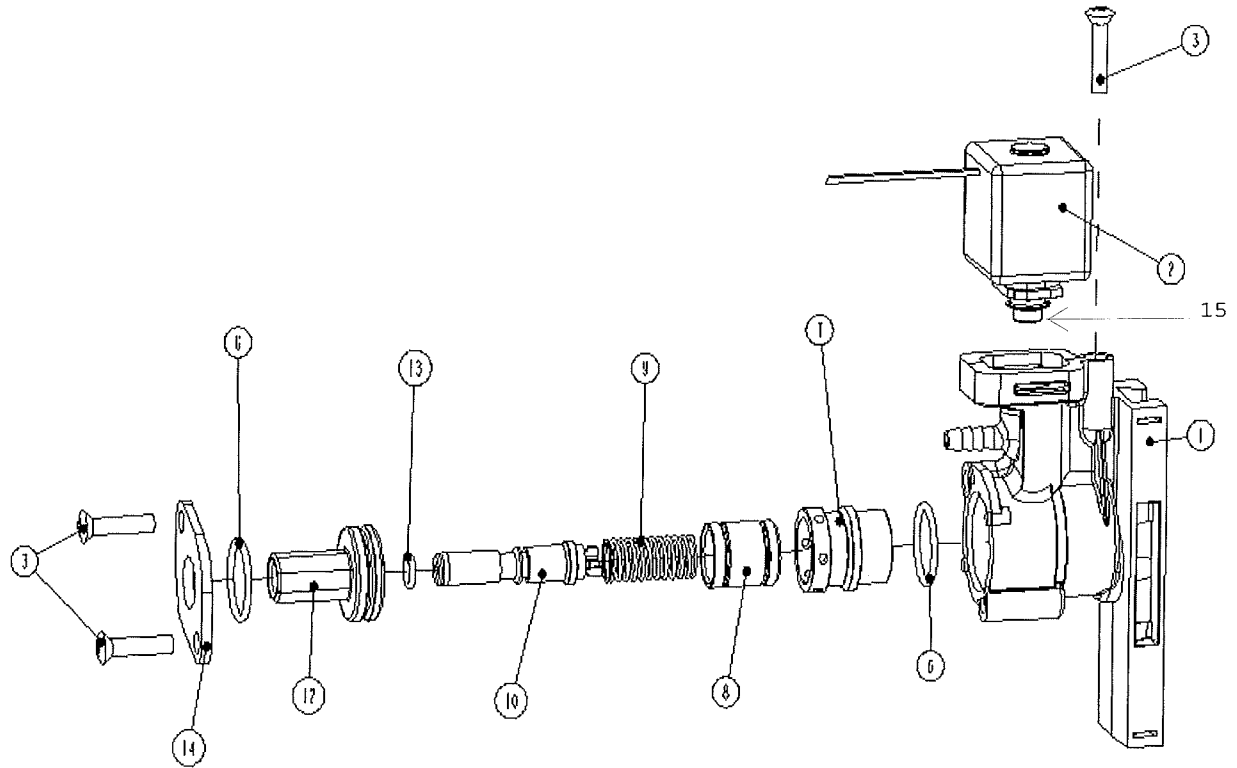

Valve Asy Grappa Syrup  
 3Wire Part #:1041567  
 OEM Part #:620607738

Item	Description	Part Number
1	Body Valve	620715715
2	Solenoid	620058280-01
3	Screws	560001108
6	O-Ring	317816000
7	Sleeve	1934
8	Piston	560006005
9	Spring	560006176
10	Screw Adjust Flow Control	560003256
12	Housing Top Flo Control	1909
13	O-Ring	150309000
14	Retainer	620046317
15	Seat Armature Syrup	620711132

Valve Asy Grappa Water  
 3Wire Part #:1041568  
 OEM Part #:620607737

Item	Description	Part Number
1	Valve Body not available seperately	620715729
2	Solenoid	620058279-01
3	Screw	560001108
4	Clip Retainer Solenoid	620709632
6	O-Ring	317816000
7	Sleeve	1934
8	Piston	560006006
9	Spring	560006176
10	Screw Adjust Flow	560003256
11/13	O-Ring	150309000
14	Retainer Flow Control	620046317
15	Seat Armature Water	620711131

## Syrup Valve High Yield

Item	Description	Part Number
1	Body Valve	620015715
2	Solenoid	620058280-01
3	Screws	560001108
6	O-Ring (2 ea)	317816000
7	Sleeve	4386
8	Piston	2635
9	Spring Flow Control	1940
10	Screw Adjust flow Control	560003256
12	Housing Top Flow Control	1909
13	O-Ring Screw	150909000
14	Retainer	620046317
15	Seat Armature Syrup	620711132