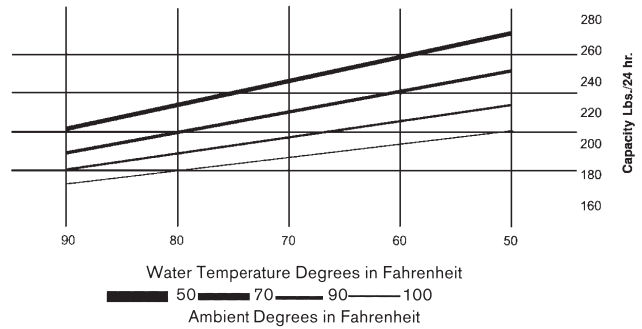

IMD 300-15

ICE MAKING CAPACITIES