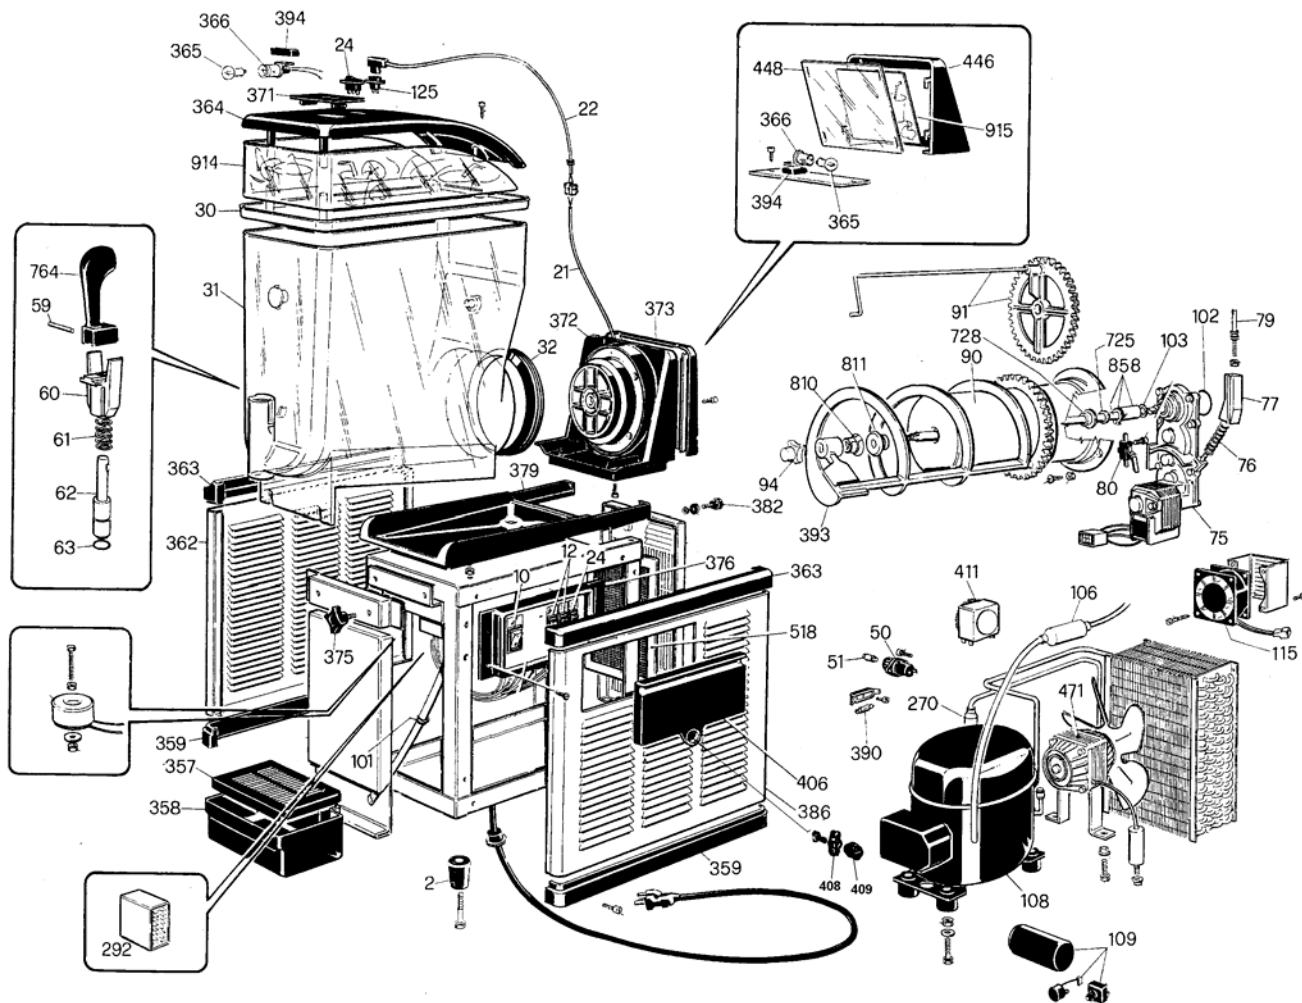

ILLUSTRATED PARTS LIST

ICE PEAK GRANITA DISPENSER

1 Bowl Premium 115V/60Hz

Internet: www.bevcore.com
Email: custcare@bevcore.com
Phone: 866-275-6392
Fax: 866-329-6392

ILLUSTRATED PARTS LIST

ICE PEAK GRANITA DISPENSER

Item No.	Part No.	Description
2	1030312	Foot Supporting
10	1030376	General Power Switch
12	1030387	Function Switch
21	1031041	Lid Light Wiring
22	1030984	External Cord, White, For Light Cover
24	1030396	Lid Light Switch
30	1030317	Bottom of Lid
31	1030313	Bowl 12 LT.
32	1030320	Seal for Bowl
50	1030478	Fuse Holder
51	1030987	Fuse (220/60 and 230/50 Models Only)
59	1030339	Dispensing Valve Pin ID Models
60	1030314	Dispensing Valve Upper Body with Holes
61	1030390	Dispensing Valve Spring
62	1030316	ID Style Valve Lower Body Plunger
63	1030398	Dispensing Valve O-ring
74	1030400	Thermostat
75	1030378	Gearmotor 115-220/60
76	1030397	Consistency Control Spring
77	1030336	Bushing Consist, Cntrl Spring
79	1030335	Consistency Control Pin
80	1030382	Limit Microswitch
90	1030343	Evaporator
91	1030337	Upper Mixing Unit
94	1030331	Securing Bolt for Auger
102	1030399	O-ring for Gear Motor
103	1030486	Scraping Washer
106	1030342	Accumulator
108	1030401	Compressor (115/60 Model Only)
109	1030475	Compressor Electric Kit, 115
115	1030370	Fan Motor for Gear Box (115/60 Model Only)
125	1030942	Lid Electrical Plug
270	1030360	Filter Drier, Single Connection
292	1030986	Timer #1
357	1030330	Drip Tray Grid Black
358	1030483	Black Grid Tray
359	1030366	Black Lower Trim
362	1030361	Stainless Steel Left Side Panel
363	1030368	Black Upper Trim

Item No.	Part No.	Description
364	1030318	Black Merchandiser Bowl Cover
365	1030959	Light Bulb
366	1030476	Lamp Holder
371	1030344	Black Cover for Light Bulb
372	1030322	Black Evaporator Support
373	1030323	Black Cover, Flat, For Evaporator Support
375	1030395	Black Knob to Secure Bowl
376	1030355	Control Board Mounting Plate, Black
379	1030949	Tray Top Black
382	1030950	Knob, Back Panel
386	1030359	Stainless Steel Right Side Panel
390	1030982	Fuse
393	1030325	Auger, Granita One Piece
394	1030374	Light Support
406	1030358	Control Box Cover Black
407		Screw
408	1030952	Lock Hook
409	1030953	Control Panel Cover Lock
411	1030943	Clock Defrost (115/60 Models Only)
446	1030340	Back-Lit Merchandiser Panel Frame, Black
448	1030341	Transparent Surface - Rear Merchandiser
455	1030377	Gearmotor Fan 220V (220/60 and 230/50 Models Only)
471	1030989	Fan Motor For Condenser (115/60 Model Only)
518	1030961	Condenser Air Filter
725	1030930	Scraping Washer
728	1030345	Bushing, Thrust Rev A, Bronze Shaft Guide
764	1030372	Dispensing Handle Black With Pin
810	1030326	Shaft Seal, Rubber Bell Shaped
811	1030327	Seal Front Evap, New Style
858	1031028	Complete Shaft
914	1030990	Header - Cups and Fruit
915	1030994	Merchandiser Rear Frame Black