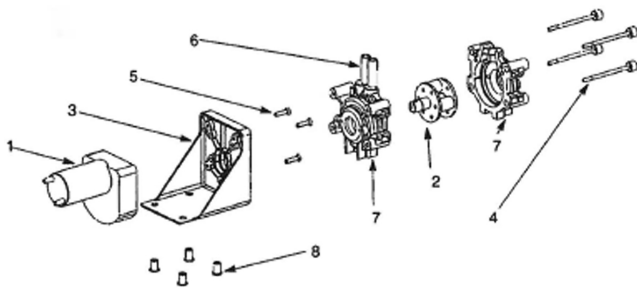

BOTTLE ADAPTER ASSEMBLY

Figure 6. Bottle Adapter Assembly

Table 6. Bottle Adapter Assembly

Item No.	Part No.	Name
1	45026	Adapter Bottle Assembly
2	45060001	Adapter, Caddy Top
3	45060002	Adapter Caddy Run & Flush
4	31525062	O-Ring 0.118 ID
5	31525014	O-Ring 0.489 ID
6	31525061	O-Ring 1.489 ID
7	07015001	Screw 8-18 X 3/4"
8	45043	Pin, Sensor Sold out
9	31525064	O-Ring 0.488 ID
10	60068021	Switch, Snap Portion Control
11	45076	Pin Actuator
12	60067086	Screw 2-56 X 7/16"
13	45084001	Plate, Support Bottle

PUMP AND MOTOR ASSEMBLY

Figure 7. Pump and Motor Assembly

Table 7. Pump and Motor Assembly

Item No.	Part No.	Name
	45185	Pump & Motor Assembly
1	45016001	Motor Pump
2	45728001	Rotor Assembly
3	45050	Block Assembly Mounting, Pump & Motor
4	45017001	Thumb Screw, Pump
5	0702905	Screw 8-32 X 3/4" FHMS
6	45037001	Tubing, Neoprene 0.250 ID (sold by the foot)
7	45727	Body, Pump Assembly
8	45283	Bushing
9	45098	Kit, Pump Tube Replacement
10		
11		
12		