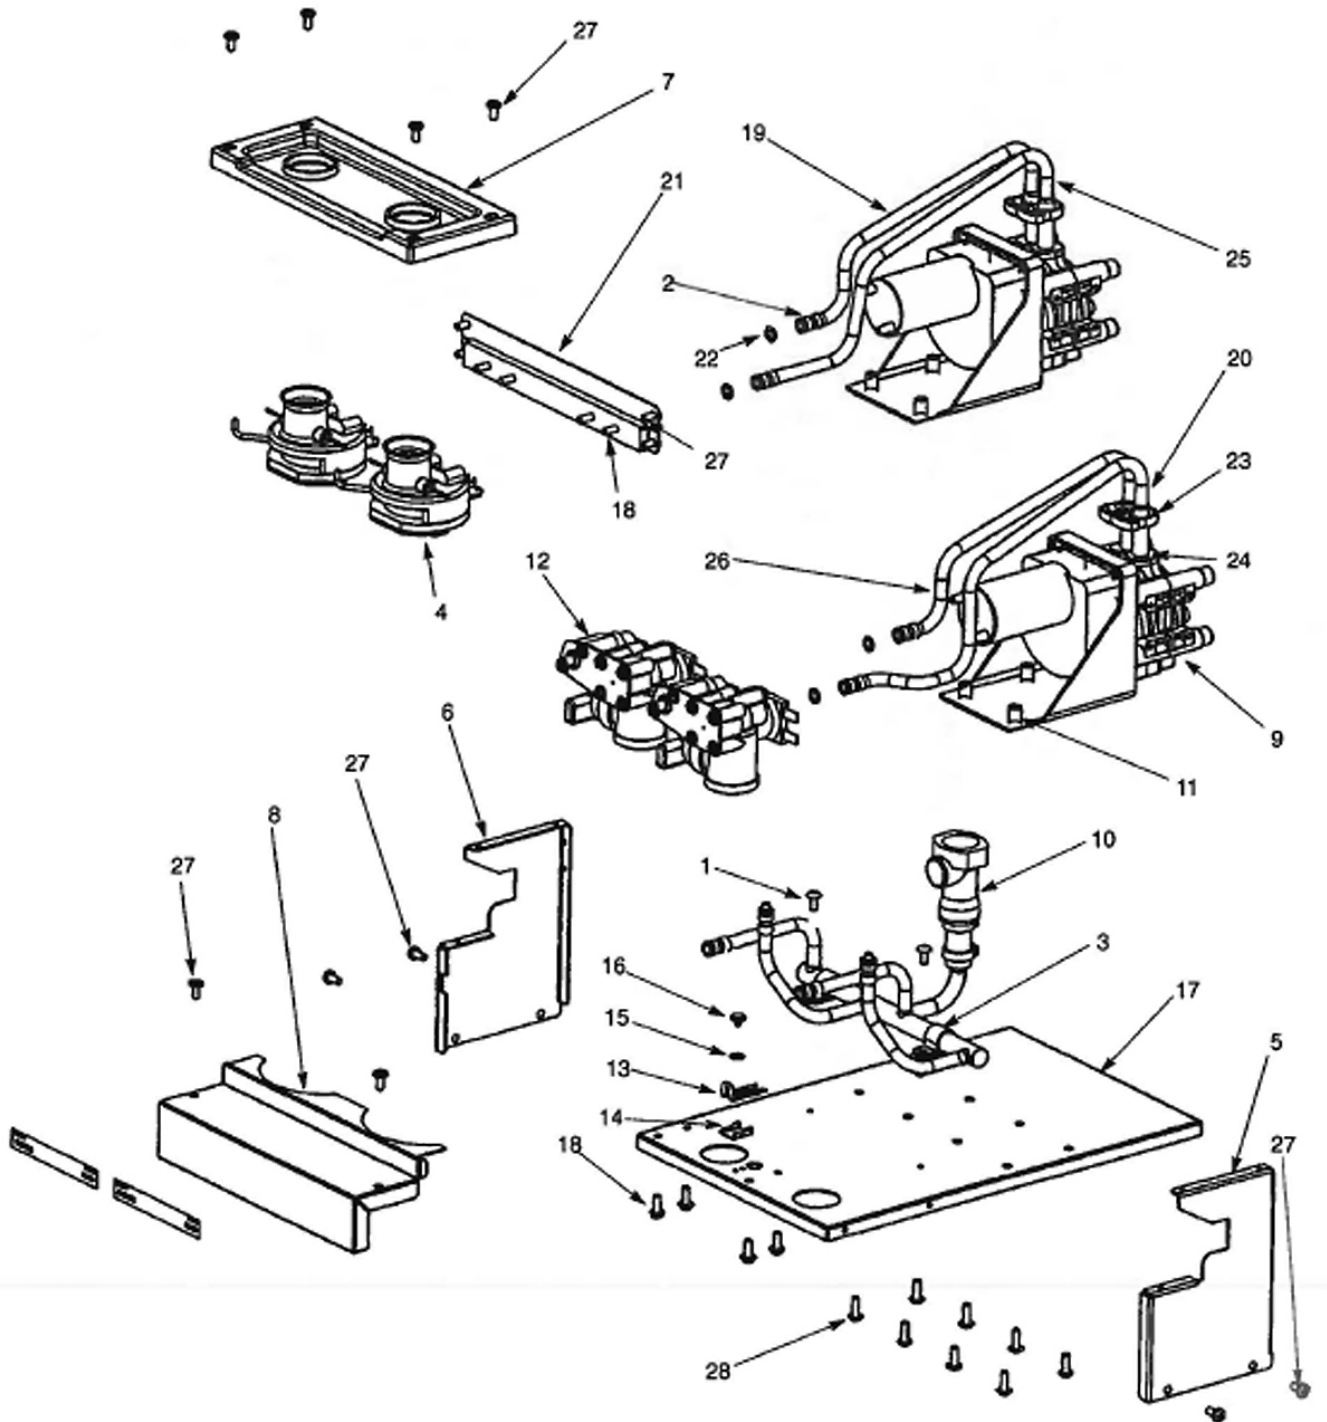

PLATFORM ASSEMBLY

Figure 4. Platform Assembly

Table 4. Platform Assembly

Item No.	Part No.	Name
	45115	Platform Assem. (1000 Series)
	45215	Platform Assem. (2000 & 4000 Series)
	45315	Platform Assem. (3000 Series)
1	0704101	Screw, Mach. 8-32 TRPH 12
2	71822081	Washer, Holddown
3	309852000	Client
4	45026	Adapter Bottle Assem. (see Fig. 5)
5	45033	Support Bottle, Right
6	45034	Support Bottle, Left
7	45391001	Adapter, Caddy Support (1000 Series)
	45391002	Adapter, Caddy Support (2000 & 4000 Series)
	45391003	Adapter, Caddy Support (3000 Series)
8	45137	Panel, Splash Platform (1000 Series)
	45236	Panel, Splash Valve (2000 & 4000 Series)
	45345004	Cover, Platform (2000 & 4000 Series)
	7245036	Panel, Splash Valve (3000 Series)
	45345003	Cover, Platform (3000 Series)
9	45185	Pump & Motor Assembly (see Fig. 7)
10	245174	Manifold Assembly, Water (1000 Series)
	45274	Manifold Assembly, Water (2000 & 4000 Series)
	45041	Manifold Assembly, Water (3000 Series)
11	45238	Bushing
12	45045	Block Valve Assembly
13	45046	Latch