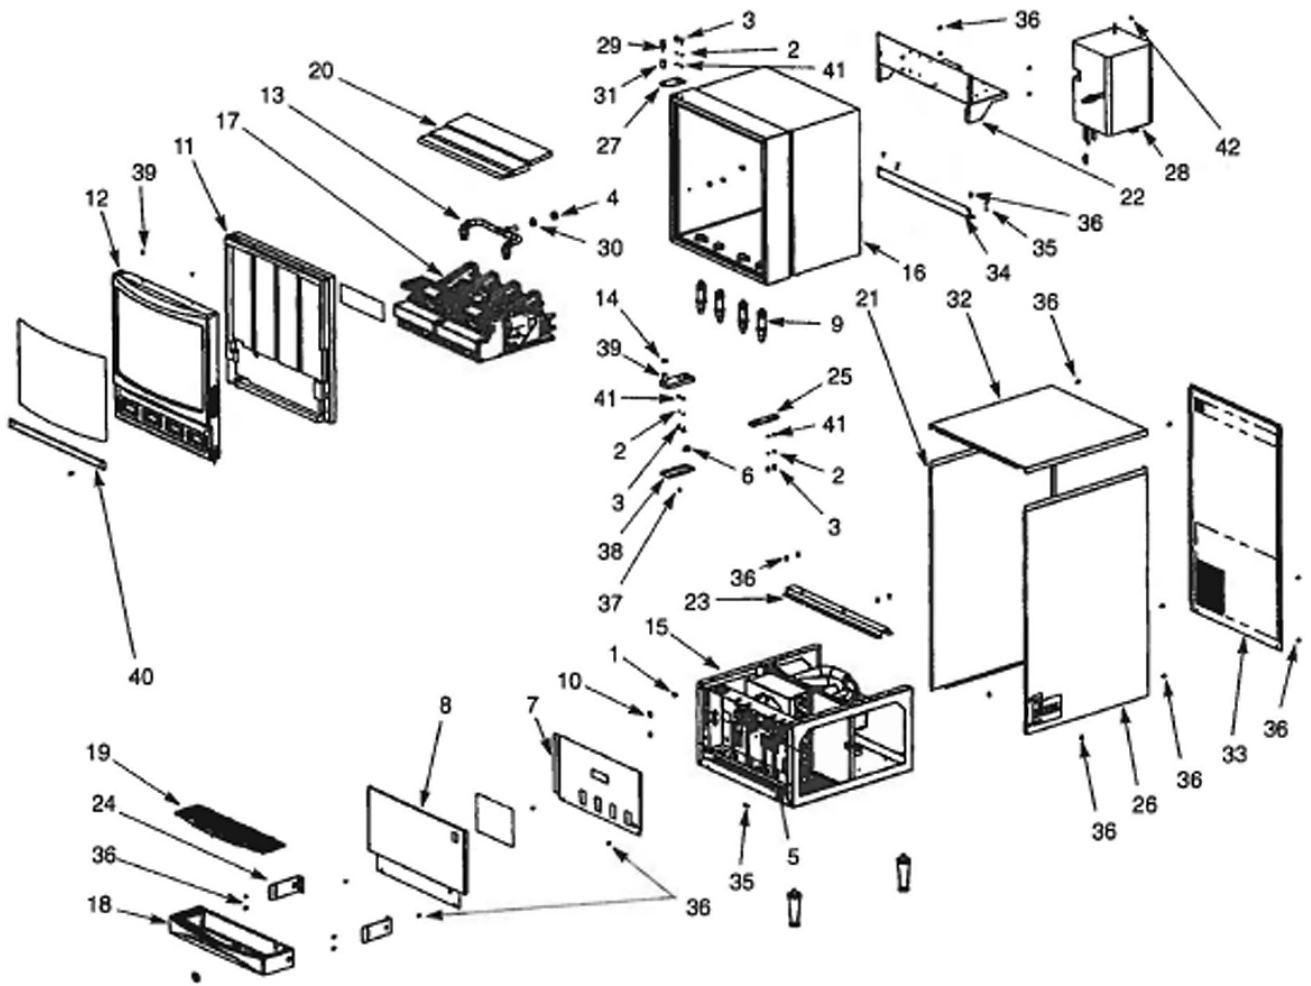

Printed in U.S.A.

GENERAL ASSEMBLY

Figure 1. General Assembly

Table 1. General Assembly

Item No.	Part No.	Name
1	0720405	Nut 1/4-20
2	0730202	Washer No. 10 Split Lock
3	0706903	Screw No. 10-32 X1/2" TH SS 115V 60 HZ
	07061002	Screw NO. 10 X 5/8" HHWF230 50HZ
4	07344	Bushing Snap 3000 & 4000 Series
5	45366	Brkt and Tube Drain 3000 & 4000 Series
6	0733904	Bushing Snap
7	45107	Cover Electrical Box 1000 & 2000 Series
	7245669	Cover Electrical Box 3000 Series
	45408	Cover Electrical Box 4000 Series
8	45159001	Panel Splash 1000 and 2000 Series
	45667100	Panel Splash 3000 Series
	45459100	Panel Splash 4000 Series
9	45003	Nozzle Mixer O-Ring Assembly
	31525037	O-Ring 0.739 ID
	45123	Mixer Static
	48808001	Nozzle Mixing
10	470725	Plug Button
11	45354	Door Assem 1000 Series(see Fig. 8)
	45241	Door Assem 2000 Series (see Fig. 8)
	45390	Door Assem 3000 Series (see Fig. 8)
	45470	Door Assem 4000 Series (see Fig. 8)
12	7245550	Cover Assem 1000 Series (see Fig. 10)
	45296006	Cover Assem 2000 Series (see Fig. 10)
	45394005	Cover Assem 3000 Series (see Fig. 10)
	45481006	Cover Assem 4000 Series (see Fig. 10)
13	309852000	Client 1000, 2000 & 3000 Series
	77060900	Fitting T-Barb 3/8 1000, 2000 & 3000 Series
	49034	Tube 1000, 2000 & 3000 Series
14	45439	Nylon Washer
15		Refrigeration Assembly (see Fig. 2)
16		Cabinet Assembly (see Fig. 3)
17	45115	Platform Assembly 1000 Series (see Fig. 4)
	45215	Platform Assembly 115 V 60 HZ, 2000 & 4000 Series (see Fig. 4)
	45215001	Platform Assembly 230V 50 HZ, 2000 & 4000 Series (see Fig. 4)
	45315	Platform Assembly 115V 60HZ, 3000 Series (see Fig. 4)
18	45129001	Drip Tray, 1000 Series
	45129100	Drip Tray, 2000 Series
	45678100	Drip Tray, 3000 Series
	45430100	Drip Tray, 4000 Series