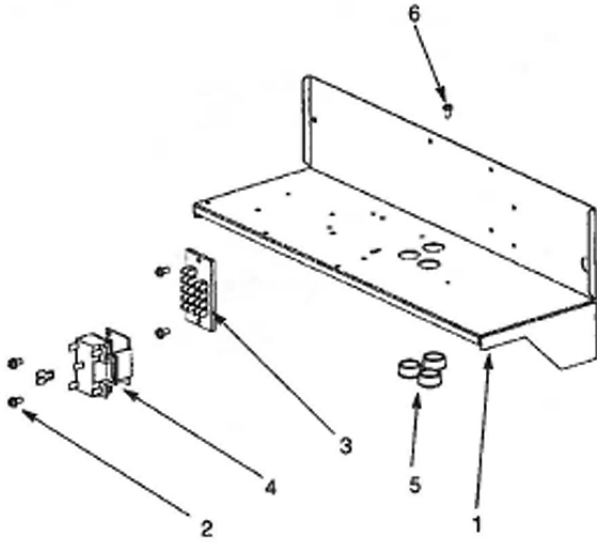

ELECTRICAL BOX (AC) ASSEMBLY

Table 12. Electrical Box (AC) Assembly

Item No.	Part No.	Name
1	45110	Box Electric (1000 & 2000 Series)
	45668	Box Electric (3000 Series)
	45410	Box Electric (4000 Series)
2	07061001	Screw No. 10 X 3/8"
3	49273	Block Terminal
4	46308	Relay, Start 115V 60 HZ
	463081	Relay, Start 220V 50 HZ
5	0735201	Bushing
6	07061003	Screw No. 10 X 3/8"
7	45028	Transformer 115V 60 HZ (not shown)
	45028001	Transformer 240V 50 HZ (not shown)
8	60600002	Ballast (not shown)