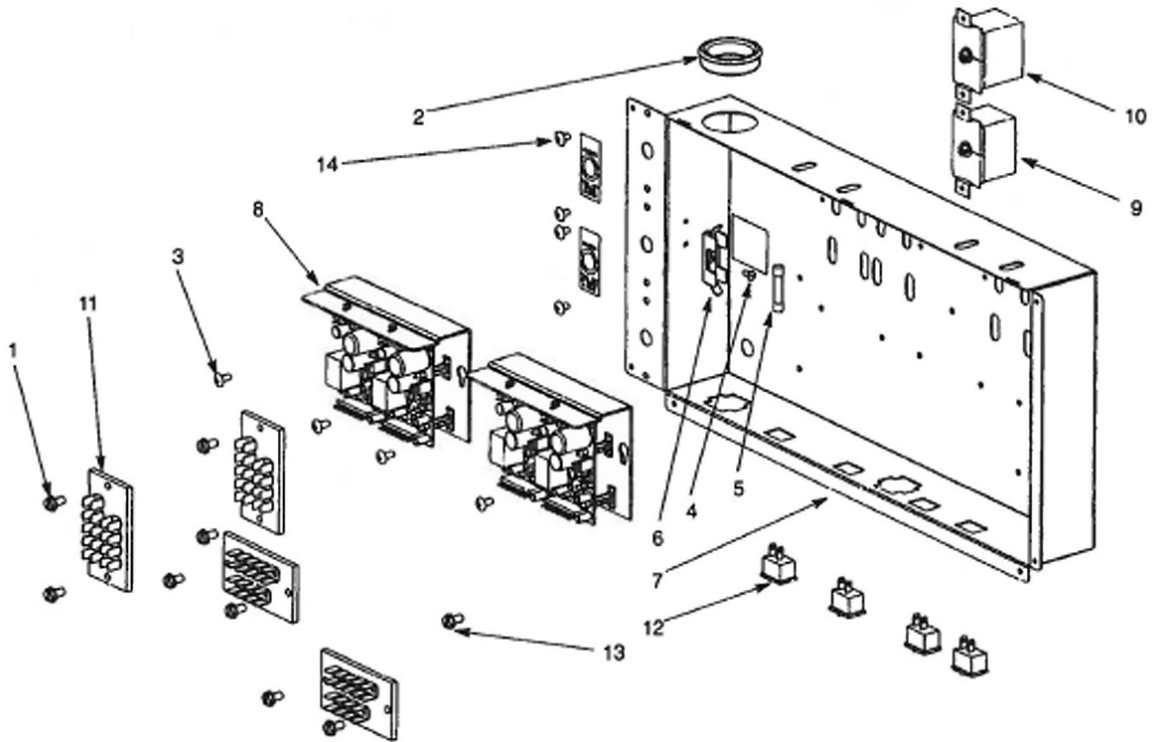

ELECTRICAL BOX(DC)ASSEMBLY

Figure 11. Electrical Box (DC) Assembly

Table 11. Electrical Box (DC) Assembly

Item No.	Part No.	Name
1	07061001	Screw No. 10 X 3/8"
2	0733903	Bushing, Snap
3	07115001	Screw TF 8-32 TRPH 12
4	0734801	Rivet, Pop
5	59328001	Fuse, 6.25 Amp
6	7245059	Fuse holder
7	45106	Box Electric (1000 & 2000 Series)
	45673	Box Electric (3000 Series)
	45414	Box Electric (4000 Series)