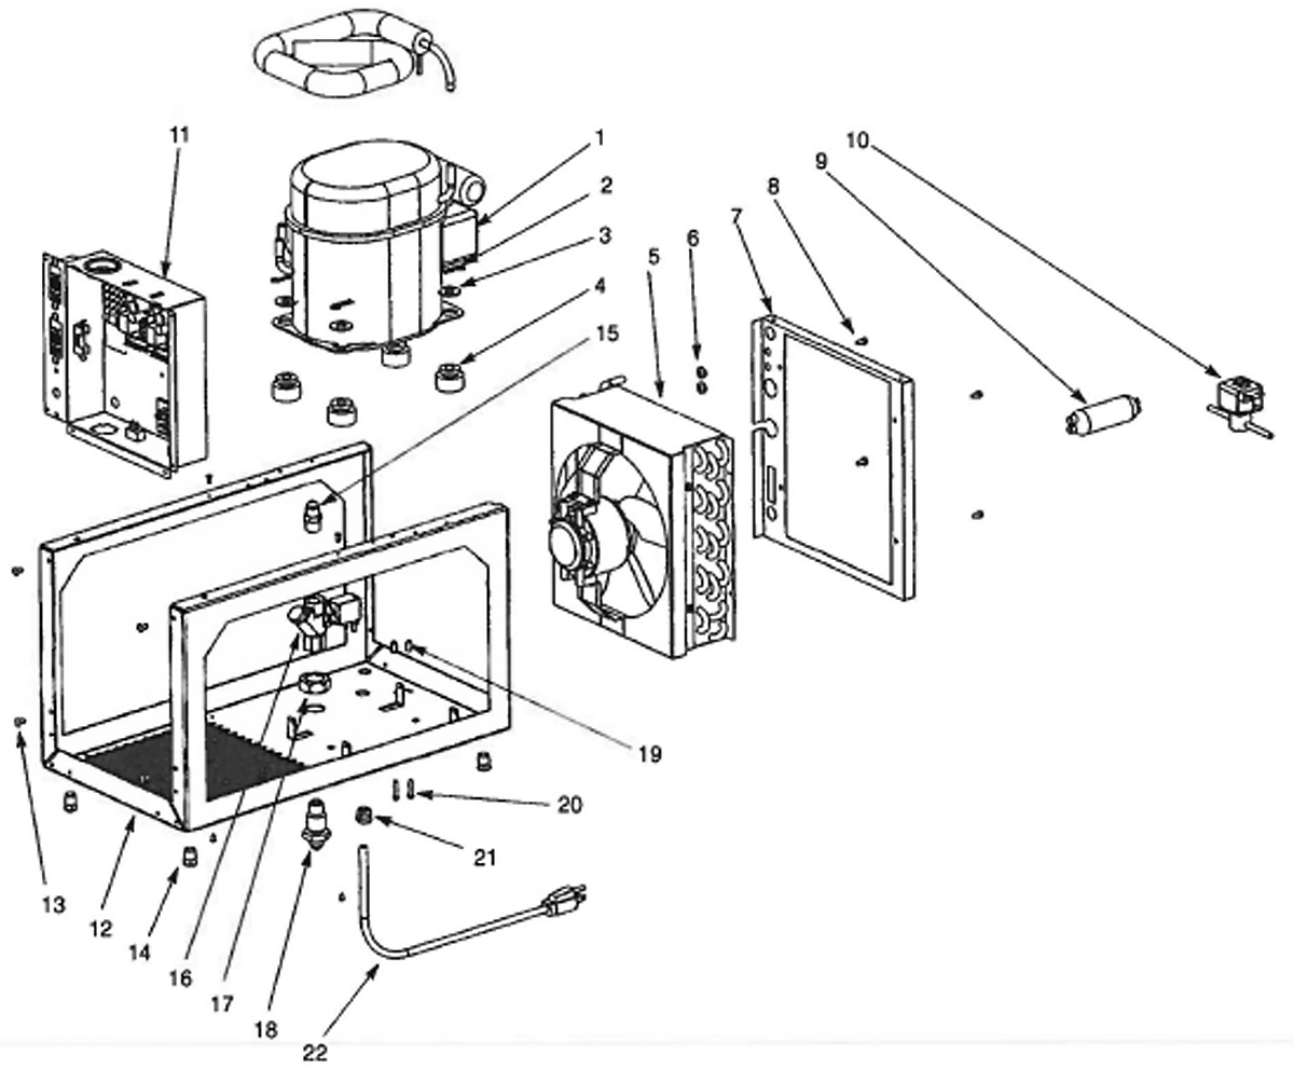

REFRIGERATION AND FRAME ASSEMBLY

Figure 2. Refrigeration and Frame Assembly

Table 2. Refrigeration and Frame Assembly

Item No.	Part No.	Name
1	729011105	Kit Compressor, 120V 60 HZ
	729011106	Kit Compressor, 230V 50 HZ
2	08474	Clip, Spring
3	07301046	Washer, Flat 0.468 ID
4	08467	Grommet, Compressor
5	45163001	Motor Assembly & Condenser 115V 60 HZ (see Fig. 9)
	45163002	Motor Assembly & Condenser 230V 50/60 HZ (see Fig. 9)
6	7240691	Grommet
7	45148	Baffle Condenser (1000 & 2000 Series)
	45670	Panel, Baffle Condenser (3000 Series)
	45448	Panel, Baffle Condenser (4000 Series)
8	289521	Screw, No. 8-32 3/8" HHS
9	45073	Dryer
10	45373010	Solenoid Valve 120V 60 HZ
	45373020	Solenoid Valve 230V 50/60HZ

Table 2. Refrigeration and Frame Assembly

Item No.	Part No.	Name
11		Box, Electrical Assembly (see Fig. 11)
12	45105100	Frame (1000 & 2000 Series)
	45671100	Frame (3000 Series)
	45405100	frame scratch that Frame (4000 Series)
13	07115001	Screw, TF8-32 TRPH 12
14	60342002	Insert, Threaded 3/8-16
15	2124713	Fitting, Straight 3/8MF X 3/8MPT
16	45091001	Valve, Water Solenoid 24V
17	03824001	Not, Jam 7/8-14
18	30041001	Fitting,, Bulkhead
19	04442	Spacer
20	0702609	Screw, Machine 8-32 BDPH 24
21	7221320	Strain Relief
22	46384	Cord, Service 115V 60HZ
	46384001	Cord, Service 220V 50HZ