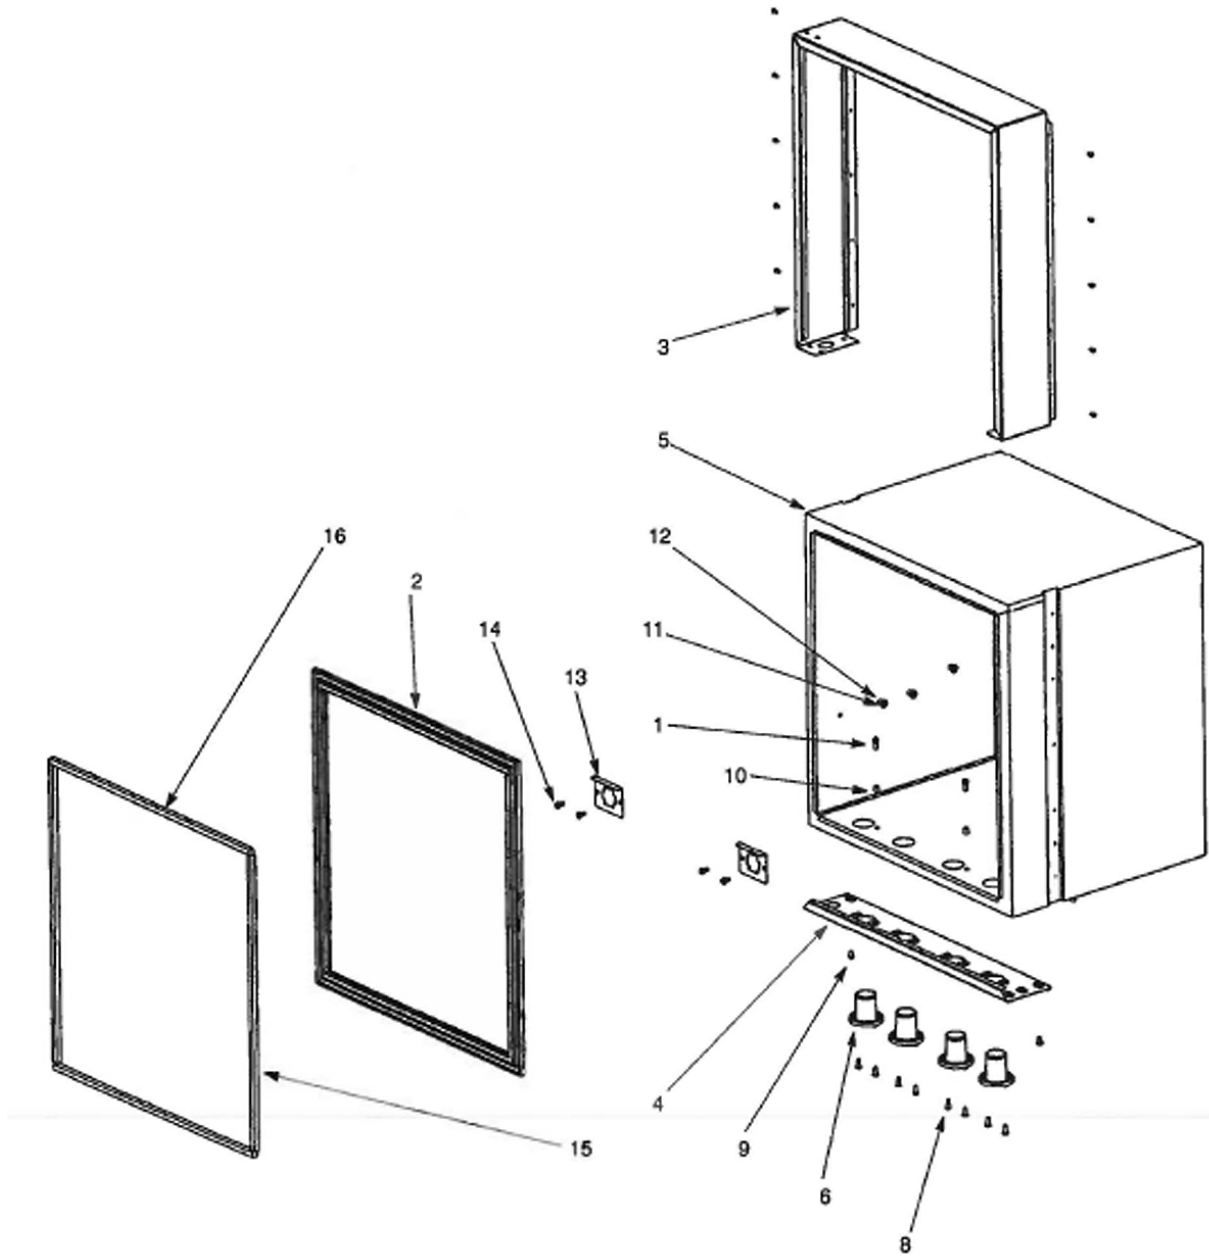

UPPER CABINET ASSEMBLY

Figure 3. Upper Cabinet Assembly

Table 3. Upper Cabinet Assembly

Item No.	Part No.	Name
1	45051	Stud, Latch No. 10-32
2	45119	Gasket Liner (1000 & 2000 Series)
	45662	Gasket Liner (3000 Series)
	45419	Gasket Liner (4000 Series)
3	45141	Wrap, Front (1000 & 2000 Series)
	45657	Wrap, Front (3000 Series)
	45441	Wrap, Front (4000 Series)
4	45142	Panel, Bottom Front (1000 Series)
	45207	Panel, Bottom Front (2000 Series)
	45664	Panel, Bottom Front (3000 Series)
	45407	Panel, Bottomed Front (4000 Series)
5	45167	Liner, Inner Assembly (1000 Series)
	45220	Liner, Inner Assembly (2000 Series)
	45654100	Liner, Inner Assembly (3000 Series)
	45420100	Liner, Dinner Assembly (4000 Series)
6	45027001	Bushing
7	11761	Ham Door (1000 Series: not shown)
	11762	Ham Door (2000 Series: not shown)
	11763	Ham Door (3000 Series: not shown)
	11823	Ham Door (4000 Series: not shown)