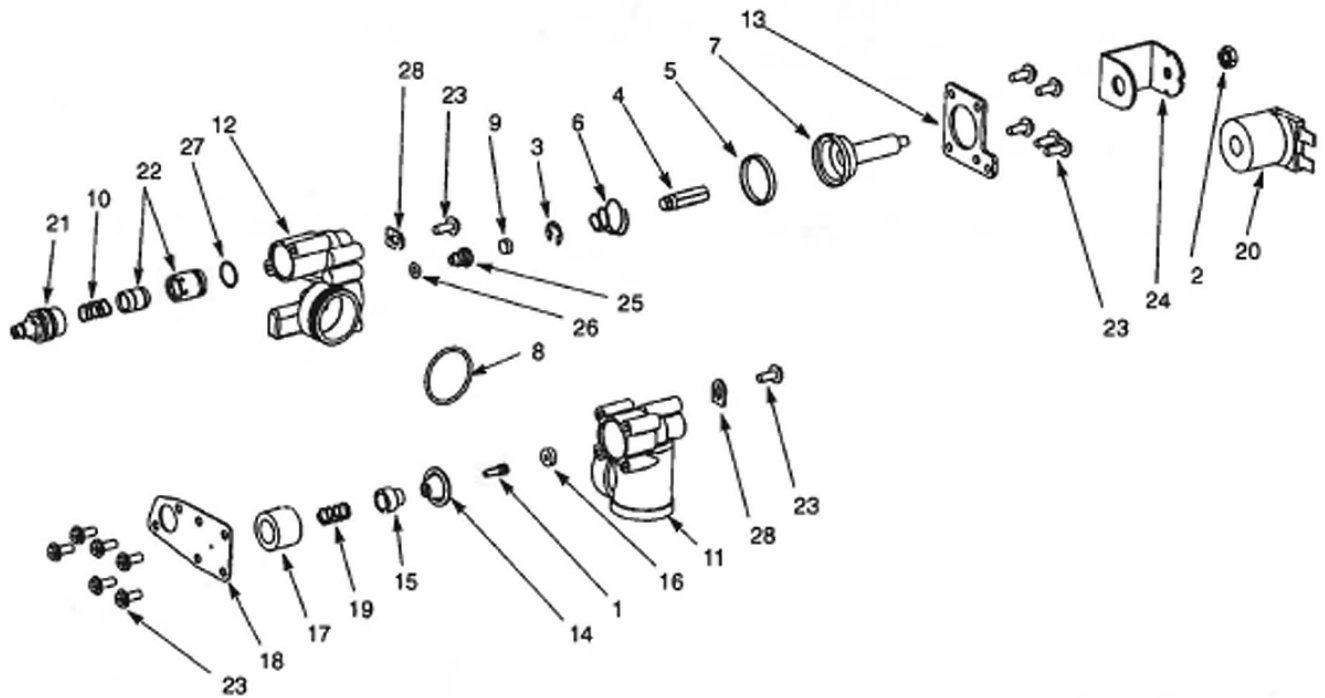

Table 4. Platform Assembly

Item No.	Part No.	Name
14	45047	Guide, Latch
15	45048	Washer, Latch
16	7720800077	Rivet, Latch
17	45114	Platform (1000 Series)
	45214	Platform (2000 & 4000 Series)
	45314	Platform (3000 Series)
18	07032001	Screw, 8-18 X 7/16"
19	45173	Tube Assembly, Suction (1000 Series)
	45276 that	Tube Assembly, Suction (2000 & 4000 & Series)
	45068003	Tube Assembly, Suction (3000 Series)
20	45069	Line Discharge Assembly (1000 & 3000 Series)
	45273	Tube Assembly Discharge (2000 & 4000 Series)
21	45160	Bracket, Bottle Adapter (1000 Series)
	7245262	Bracket, Support Bottle Adapter (2000 & 4000 Series)
	45339	Bracket, Caddy Support (3000 Series)
22	398033000	O-Ring 0.239 ID
23	48195006	Clamp Hose
24	481950062	Clamp
25	45275	Tube, Assembly Discharge (2000 & 4000 Series)
26	45068001	Line, Suction Assembly (3000 Series)
	45277	Tube Assembly, Suction (2000 & 4000 Series)
	45068002	Tube Assembly, Center Suction (3000 Series)
27	0704001	Screw 8 X 3/8"
28	0704105	Screw 8-32 X 1/2" THMS

VALVE BLOCK ASSEMBLY

Figure 5. Valve Block Assembly

Table 5. Valve Block Assembly

Item No.	Part No.	Name
	45045	Block Valve Assembly
1	45177	Holder Poppet Seal
2	0720406	Nut 10-32
3	71815321	Ring, Retaining
4	7215323	Armature tab
5	18070002	Gasket, Rubber Valve Block
6	18367	Spring Armature
7	19695001	Guide
8	31525021	O-Ring 1.114 ID
9	18071	Seat, Armature
10	48258005	Spring, Syrup
11	45192	Valve Body, Mixing
12	445193	Valve Body, Water
13	45029	Plate, Coil Retainer
14	47011	Diaphragm Valve

Table 5. Valve Block Assembly

Item No.	Part No.	Name
15	45180	Spring, Actuator
16	45189	Poppet
17	45179	Support, Diaphragm
18	45195	Plate, Front Valve Block
19	45186	Spring
20	48520001	Coil Assembly 24V DC
21	48978	Flow Control Bonnet Assembly
22	48979103 60281001	Sleeve & Piston Assembly ,Water Sleeve Ceramic, Syrup
23	07032001	Screw 8-18 X 7/16
24	16779003	Frame, Solenoid
25	49612	Port Valve, Water
26	31525020	O-Ring 0.176 ID
27	31525060	O-Ring 0.459 ID
28	48378	Bracket, Support Valve