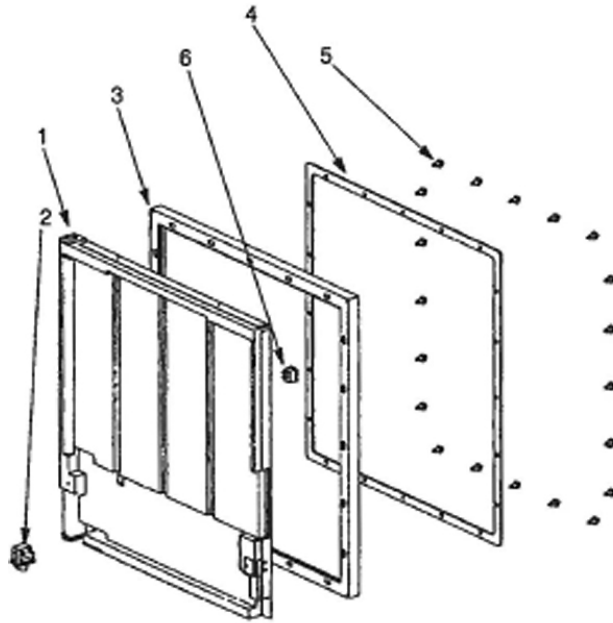

REAR DOOR ASSEMBLY

Figure 8. Rear Door Assembly

Table 8. Rear Door Assembly

Item No.	Part No.	Name
	45241	Door Assembly, Back (1000 & 2000 Series)
	45390	Door Assembly, Back (3000 Series)
	45470	Door Assembly, Back (4000 Series)
1	45281	Panel, Rear Door (1000 & 2000 Series)
	45386	Panel, Rear Door(3000 Series)
	45477	Panel, Rear Door (4000 Series)
2	7233023	Switch, Safety
3	7245120	Gasket, Door Magnetic (1000 & 2000 Series)
	45320	Gasket, Door Magnetic (3000 Series)
	45431	Gasket, Door Magnetic (4000 Series)
4	7245780	Frame, Door Gasket (1000 & 2000 Series)
	7245781	Frame, Door Gasket (3000 Series)
	7245782	Frame, Door Gasket (4000 Series)
5	7245779	Rivet 0.236 Dia.
6	45432	Switch, Rocker