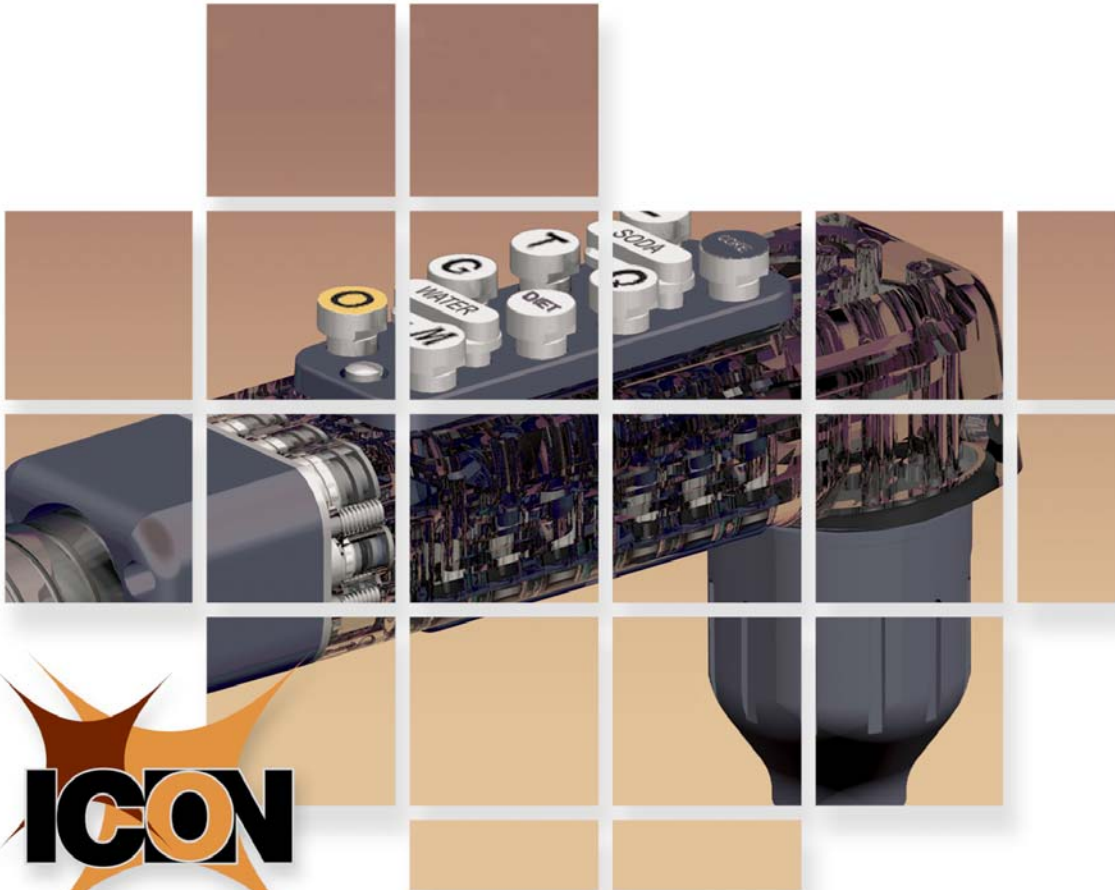

SCHROEDER
America

**Reference Guide for ICON
Schroeder America Bar Gun**

Schroeder America Bar Gun Standard Part Numbers

Postmix Mechanical

<u>SA #</u>	<u>Description</u>
950-08600-2-02-30	8 Button Gun, 6 Carb, 0 Non-Carb, 30" Hose
950-10620-2-02-30	10 Button Gun, 6 Carb, 2 Non-Carb, 30" Hose
950-12640-2-02-30	12 Button Gun, 6 Carb, 4 Non-Carb, 30" Hose
950-14640-2-02-30	14 Button Gun, 6 Carb, 6 Non-Carb, 30" Hose