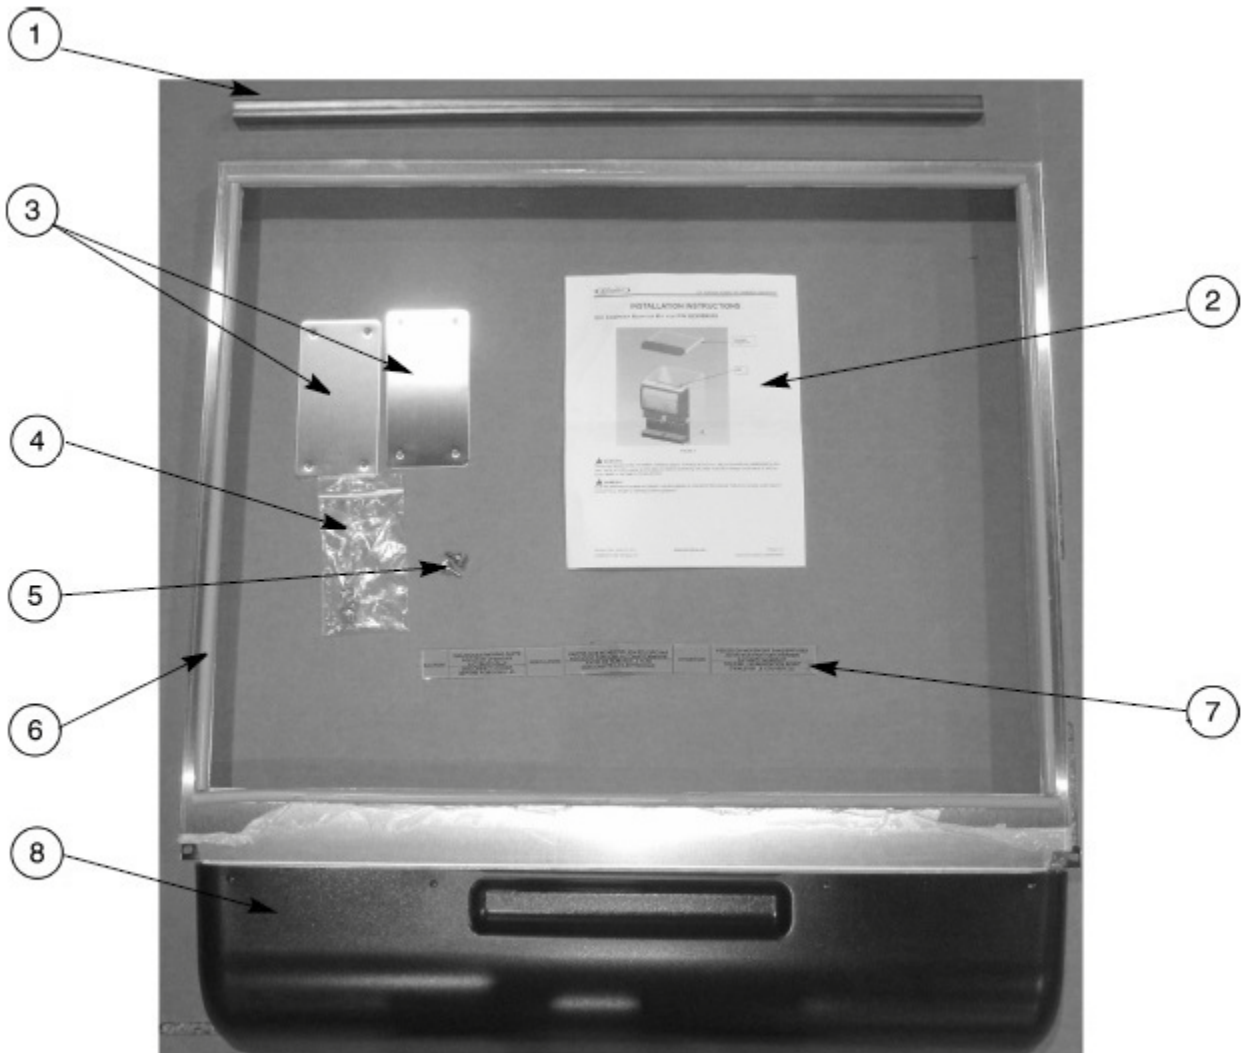

ILLUSTRATED PARTS LIST

629097310 ADAPTOR LID KIT 30" IM

Figure 1.

Item	Part No.	Description
1	620050389	Support Bar
2	629097310INS 629097310OPR 629097310IPL	Manuals
3	22127	Brackets (Qty: 2)
4	620701601	Bracket Screws (Qty: 8) for the attachment of ice maker to adaptor cover
5	70188	Thumb Screws (Qty: 2)
6	620050599	Adaptor Cover
7	91957	Waring label
8	620059239	Adaptor Lid (Black)
	620059240	Adaptor Lid (White)
9		Mailer bag for small parts (not shown)