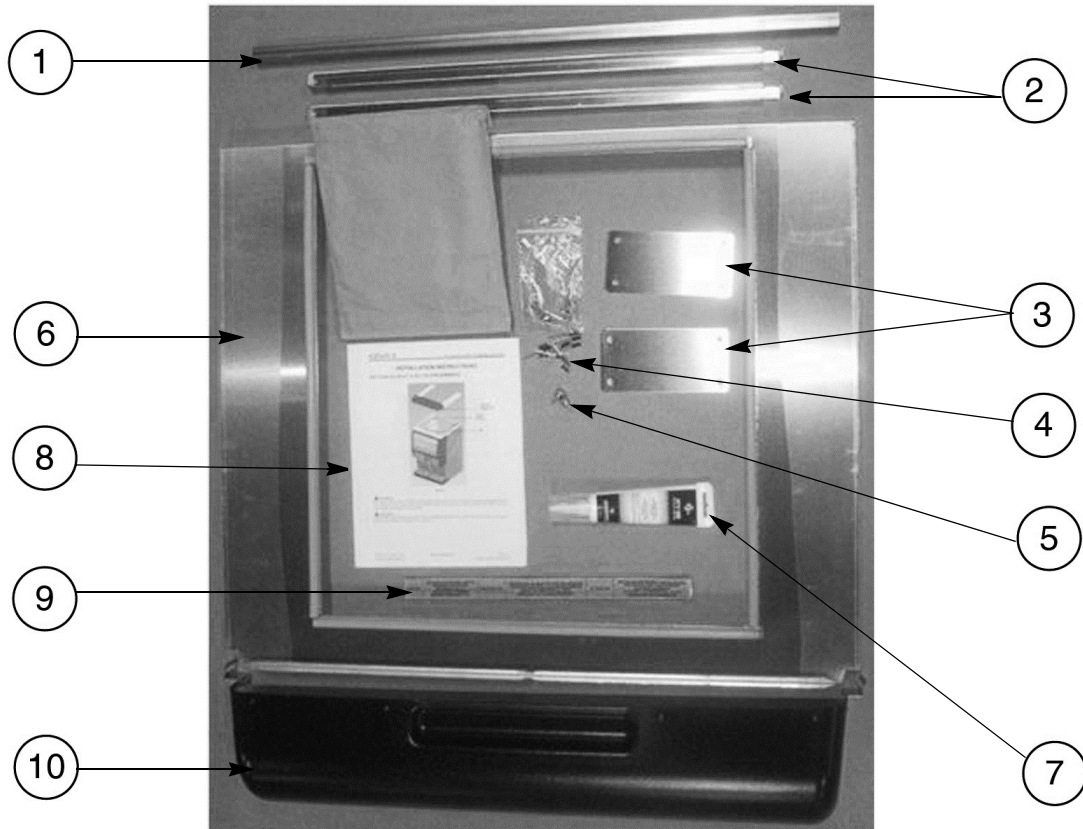

ILLUSTRATED PARTS LIST

629097364 ADAPTOR LID KIT 22" IM IDC 2XX

Figure 1.

Item	Part No.	Description
1	620050389	Support Bar
2	620050388	Support Bars (Qty: 2)
3	22127	Brackets (Qty: 2)
4	620701601	Bracket Screws (Qty: 8) for the attachment of ice maker to adaptor cover
5	70188	Thumb Screws (Qty: 2)
6	620050598	Adaptor Cover
7	50904	Sealant 732, clear 30oz tube
8	629097364INS 629097364IPL 629097310OPR	Manuals
9	91957	Warning Label
10	620059239	Adaptor Lid (Black)
	620059240	Adaptor Lid (White)
11		Mailer Bag for Small Parts (not shown)