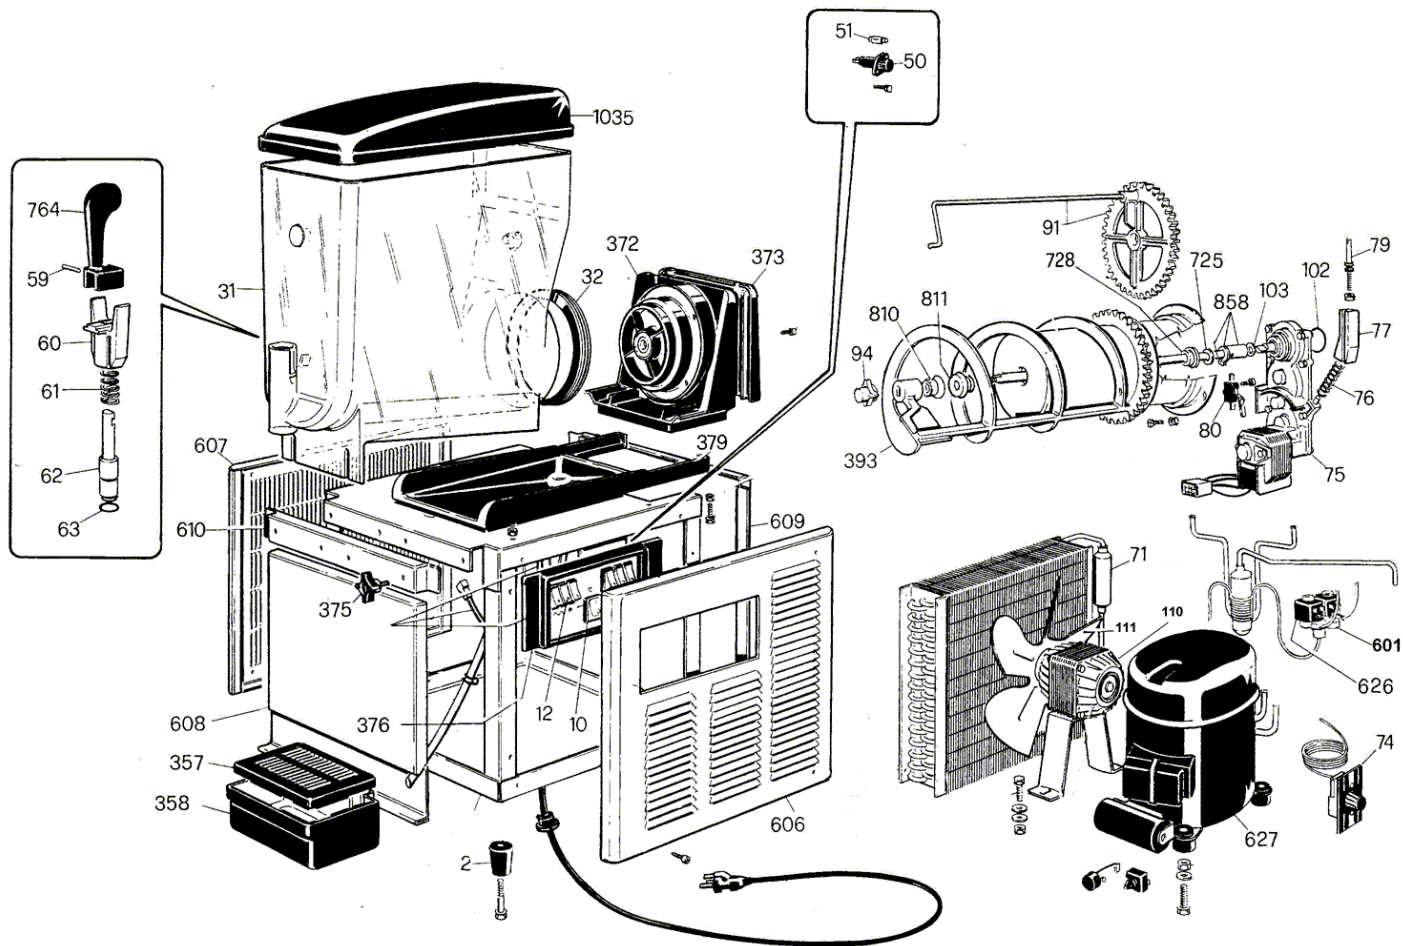

ILLUSTRATED PARTS LIST

ICE PEAK GRANITA DISPENSER

Internet: www.bevcore.com
Email: custcare@bevcore.com
Phone: 866-275-6392
Fax: 866-329-6392

ILLUSTRATED PARTS LIST

ICE PEAK GRANITA DISPENSER

Item No.	Part No.	Description
2	1030312	Foot Supporting
10	1030376	General Power Switch
12	1030387	Function Switch
31	1030313	Bowl 12 LT.
32	1030320	Seal for Bowl
50	1030478	Fuse Holder
51	1030956	Fuse
59	1030339	Dispensing Valve Pin ID Models
60	1030314	Dispensing Valve Upper Body with Holes
61	1030390	Dispensing Valve Spring
62	1030316	ID Style Valve Lower Body Plunger
63	1030398	Dispensing Valve O-ring
71	1031025	Filter
74	1030400	Thermostat
75	1030378	Gearmotor 115-220/60
76	1030397	Consistency Control Spring
77	1030336	Bushing Consist, Cntrl Spring
79	1030335	Consistency Control Pin
80	1030382	Limit Microswitch
91	1030337	Upper Mixing Unit
94	1030331	Securing Bolt for Auger
102	1030399	O-ring for Gear Motor
103	1030486	Scraping Washer
110	1030991	Fan Motor for Condenser (82-4025/64 115/60)
111	1030354	Impeller (VA 254-25 Condenser Fan Blade)
357	1030330	Drip Tray Grid Black
358	1030483	Black Grid Tray
372	1030322	Black Evaporator Support
373	1030323	Black Cover, Flat, For Evaporator Support
375	1030395	Black Knob to Secure Bowl
376	1030355	Control Board Mounting Plate, Black
379	1030949	Tray Top Black
393	1030325	Auger, Granita One Piece
601	1030993	Solenoid Valves Kit
606	1030969	Stainless Steel Right Side Panel
607	1030970	Stainless Steel Left Side Panel
608	1030968	Stainless Steel Lower Front Panel
609	1030966	Stainless Steel Back Panel
610	1030967	Stainless Steel Upper Front Panel

Item No.	Part No.	Description
626	1031005	Solenoid Valve Coil
627	1030406	Compressor 115/60 ID 2.1
725	1030930	Nut
728	1030345	Bushing, Thrust Rev A, Bronze Shaft Guide
764	1030372	Dispensing Handle Black with Pin
810	1030326	Shaft Seal, Rubber Bell Shaped
811	1030327	Seal, Front Evap., New Style
858	1031028	Complete Shaft
1035	1030960	Black Cover, Bowl