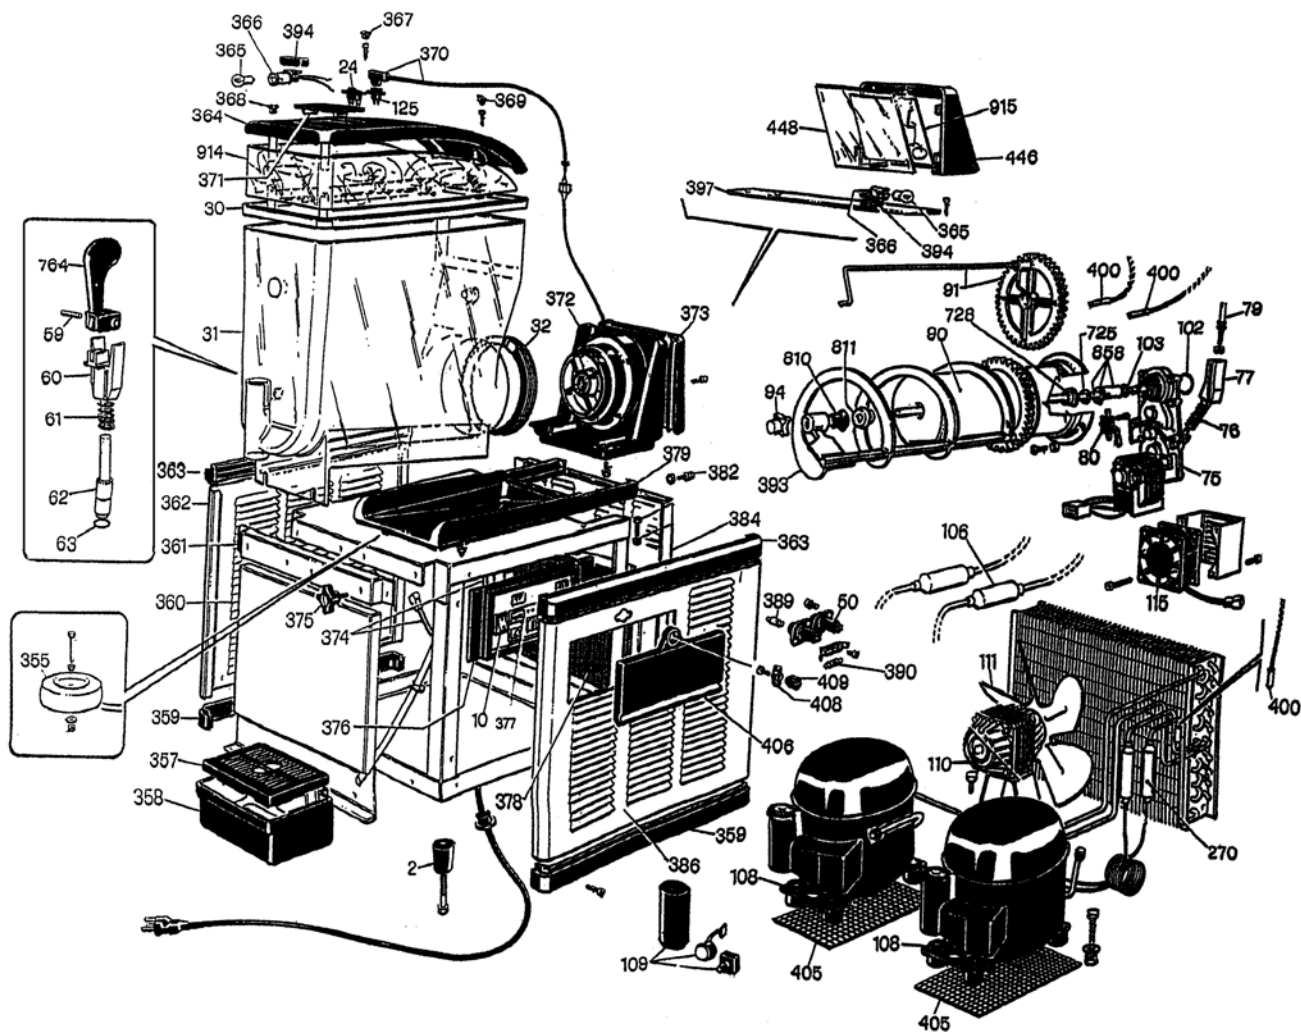

ILLUSTRATED PARTS LIST

ICE PEAK GRANITA DISPENSER

2 Bowl Premium 110V/60Hz

Internet: www.bevcore.com
Email: custcare@bevcore.com
Phone: 866-275-6392
Fax: 866-329-6392

ILLUSTRATED PARTS LIST

ICE PEAK GRANITA DISPENSER

Item No.	Part No.	Description
2	1030312	Foot Supporting
10	1030376	General Switch
24	1030396	Lid Light Switch
30	1030317	Bottom of Lid
31	1030313	Bowl 12 LT.
32	1030320	Seal for Bowl
50	1030478	Fuse Holder
59	1030339	Dispensing Valve Pin ID Models
60	1030314	Dispensing Valve Upper Body with Holes
61	1030390	Dispensing Valve Spring
62	1030316	ID Style Valve Lower Body Plunger
63	1030398	Dispensing Valve O-ring
75	1030378	Gearmotor 115/60
76	1030397	Consistency Control Spring
77	1030336	Bushing Consist, Cntrl Spring
79	1030335	Consistency Control Pin
80	1030382	Limit Microswitch
90	1030343	Evaporator
91	1030337	Upper Mixing Unit
94	1030331	Securing Bolt for Auger
102	1030399	O-ring for Gear Motor
103	1030486	Scraping Washer
106	1030342	Accumulator
108	1030401	Compressor (115/60 Model Only)
109	1030475	Compressor Electrical Kit, 115V
110	1030350	Fan Motor for Condenser 82-4025/64 (115/60 Model Only)
111	1030354	Impeller (VA 254-25 Condenser Fan Blade) (115/60 Models Only)
115	1030370	Fan Motor for Gear Box (115/60 Model Only)
125	1030942	Lid Electrical Plug
270	1030360	Filter Drier, Single Connection
355	1030394	Transformer (In 115V, Out 12) (115/60 Model Only)
357	1030330	Drip Tray Grid Black
358	1030483	Black Grid Tray
359	1030366	Black Lower Trim
360	1030363	Stainless Steel Lower Front Panel
361	1030473	Stainless Steel Upper Front Panel
362	1030361	Stainless Steel Left Side Panel
363	1030368	Black Upper Trim
364	1030318	Black Merchandiser Bowl Cover

Item No.	Part No.	Description
365	1030959	Light Bulb
366	1030476	Lamp Holder
367	1030945	Middle Tap (Black Top Cover Plug Button)
368	1030946	Front Tap (Black Top Cover Plug Button)
369	1030947	Rear Tap (Black Top Cover Plug Button)
370	1030389	Wiring for Black Lid w/cord
371	1030344	Black Cover for Light Bulb
372	1030322	Black Evaporator Support
373	1030323	Black Cover, Flat, For Evaporator Support
374	1030386	Wiring PC Control Board
375	1030395	Black Knob to Secure Bowl
376	1030355	Control Board Mounting Plate, Black
377	1030351	PC Control Board 2 Bowl Models
378	1030948	Condenser Air Filter
379	1030949	Tray Top Black
382	1030950	Knob, Back Panel
384	1030364	Stainless Steel Back Panel
386	1030359	Stainless Steel Right Side Panel
389	1030403	Main Fuse 20 A (115/60 Models Only)
390	1030982	Fuse
393	1030325	Auger, Granita One Piece
394	1030374	Light Support
397	1030373	Bulb Bracket Rear Merchandiser
400	1030352	Thyermister
405	1030951	Compressor Screen (115/60 Models Only)
406	1030358	Control Box Cover Black
408	1030952	Lock Hook
409	1030953	Control Panel Cover Lock
446	1030340	Back-Lit Merchandiser Panel Frame, Black
448	1030341	Transparent Surface - Rear Merchandiser
725	1030930	Scraping Washer
728	1030345	Bushing, Thrust Rev A, Bronze Shaft Guide
764	1030372	Dispensing Handle Black with Pin
810	1030326	Shaft Seal, Rubber Bell Shaped
811	1030327	Seal Front Evap, New Style