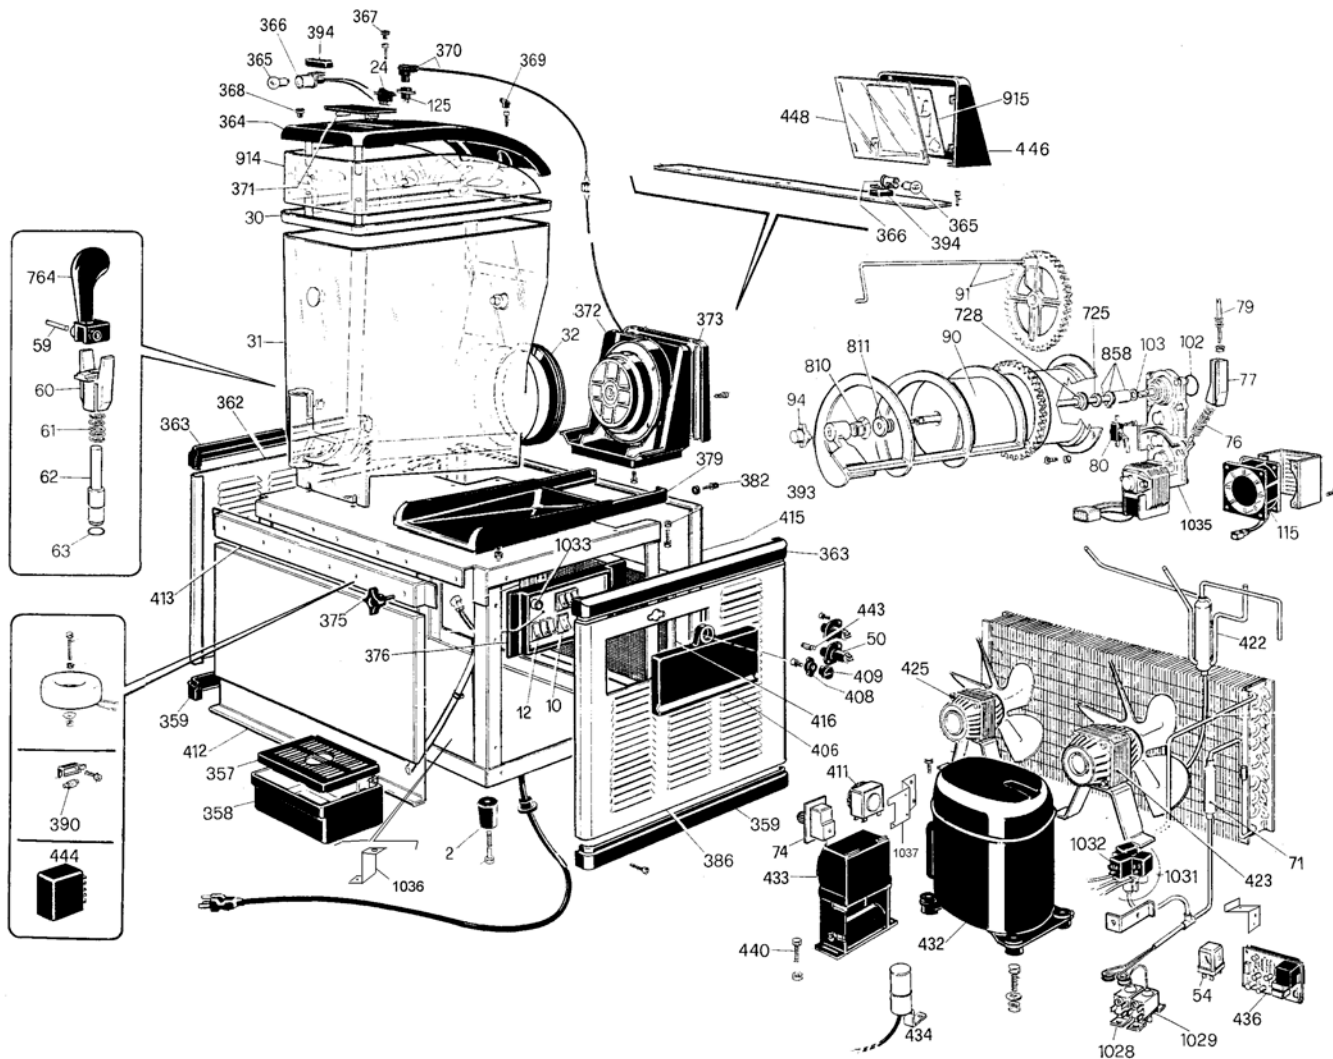


ILLUSTRATED PARTS LIST

ICE PEAK DISPENSER

3 BOWL PREMIUM (115/60)

ILLUSTRATED PARTS LIST

ICE PEAK GRANITA DISPENSER

3 Bowl Premium 115V/60Hz

Internet: www.bevcore.com
 Email: custcare@bevcore.com
 Phone: 866-275-6392
 Fax: 866-329-6392

ILLUSTRATED PARTS LIST

ICE PEAK GRANITA DISPENSER

Item No.	Part No.	Description
2	1030312	Foot Supporting
10	1030376	General Power Switch
12	1030387	Function Switch
24	1030396	Lid Light Switch
30	1030317	Bottom of Lid
31	1030313	Bowl 12 LT.
32	1030320	Seal for Bowl
50	1030478	Fuse Holder
54	1030944	Relay Main Power (115/60 Model Only)
59	1030339	Dispensing Valve Pin ID Models
60	1030314	Dispensing Valve Upper Body with Holes
61	1030390	Dispensing Valve Spring
62	1030316	ID Style Valve Lower Body Plunger
63	1030398	Dispensing Valve O-ring
71	1031025	Filter (115/60 Model Only)
74	1030400	Thermostat
75	1030378	Gearmotor 115/60
76	1030397	Consistency Control Spring
77	1030336	Bushing Consist, Cntrl Spring
79	1030335	Consistency Control Pin
80	1030382	Limit Microswitch
90	1030343	Evaporator
91	1030337	Upper Mixing Unit
94	1030331	Securing Bolt for Auger
102	1030399	O-ring for Gear Motor
103	1030486	Scraping Washer
115	1030370	Fan Motor for Gear Box
125	1030942	Lid Electrical Plug
357	1030330	Drip Tray Grid Black
358	1030483	Black Grid Tray
359	1030366	Black Lower Trim
362	1030361	Stainless Steel Left Side Panel
363	1030368	Black Upper Trim
364	1030318	Black Merchandiser Bowl Cover
365	1030959	Light Bulb
366	1030476	Lamp Holder
367	1030945	Middle Tap (Black Top Cover Plug Button)
368	1030946	Front Tap (Black Top Cover Plug Button)
369	1030947	Rear Tap (Black Top Cover Plug Button)